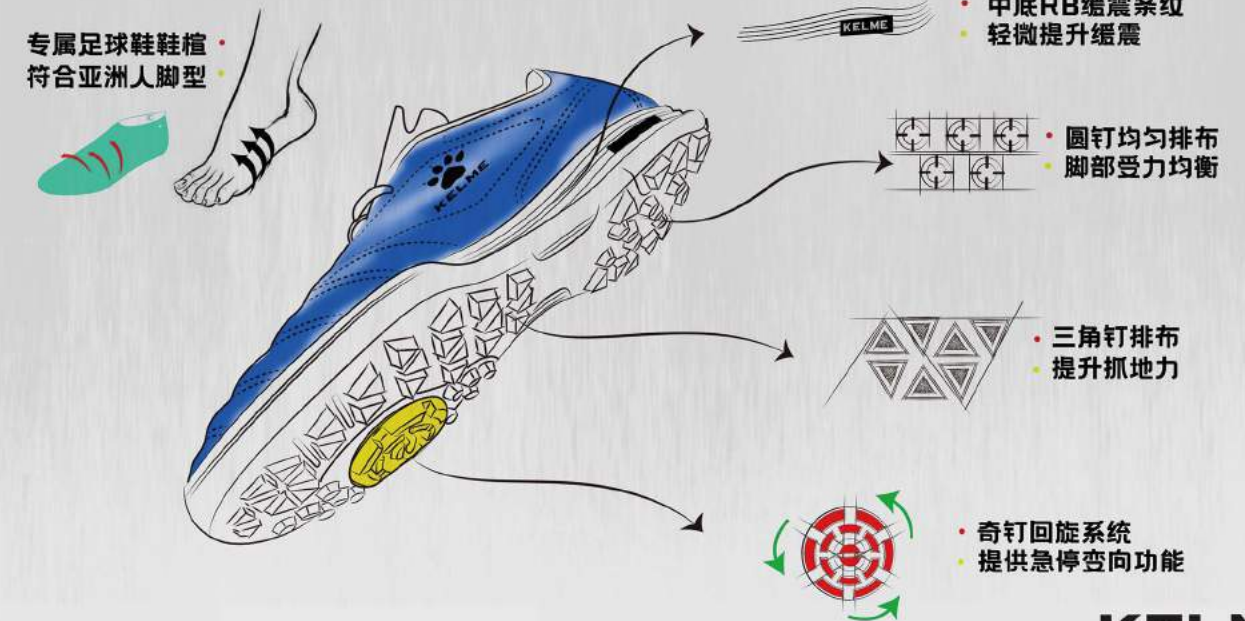

# 孩子的精彩 从这一步起

儿童成人男女款

**因为专业**  
BY PROFESSIONAL FOOTBALL SPECIALISTS

**所以放心**  
WEAR WITH CONFIDENCE.

**KELME**

**6893141**  
**KIDS' FOOTBALL SHOES (TF)**

Upper:Synthetic PU    Outsole:Rubber

Size:25-32