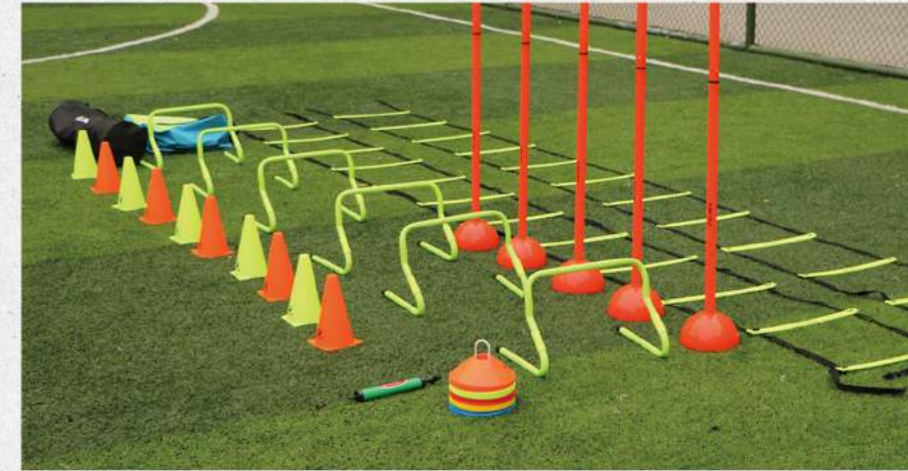

ACCESSORIES

K16XLQC001

AGILITY TRAINING KIT--PRIMARY LEVEL

AGILITY TRAINING LADDERS	K16XLQC011-2	2PCS
SAFETY INFLATOR		1PC
AGILITY POLE(WITH BASE)	K16XLQC015	5PCS
AGILITY CONE	K16XLQC017	10PCS
DISK MARKER	K16XLQC003 or K16XLQC009	50PCS
TRAINING HURDLES	K16XLQC013	5PCS